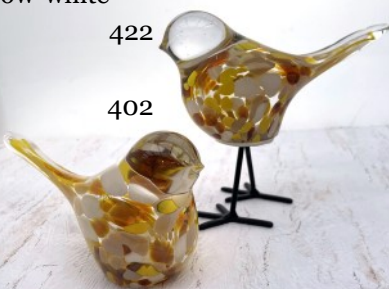

Blue-white

224

204

224

Green-white

222

202

Scandinavian wildbirds Orkide sticks

Love birds

H= 14 cm

Birds

Brown-
white-red

421

401

Yellow-white

422

402

Green-yellow-
white

423

403

Rosefugl

424

404

Harlekin